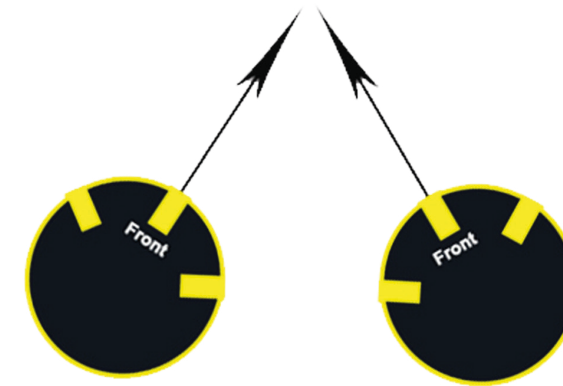

TWO ANTENNA ARRAY

FOUR ANTENNA ARRAY

SIX ANTENNA ARRAY

(PAY ATTENTION TO ALIGNMENT OF YELLOW MARKINGS WITH RESPECT TO ADJACENT ANTENNAS)

DIRECTIONAL ANTENNA ARRAY

GAIN: 12dBi
 ELEVATION B/W: 18 degrees
 AZIMUTH B/W: 110 degrees
 POLARIZATION: Vertical
 DIAMETER: 1X10"
 CONNECTOR: N Female