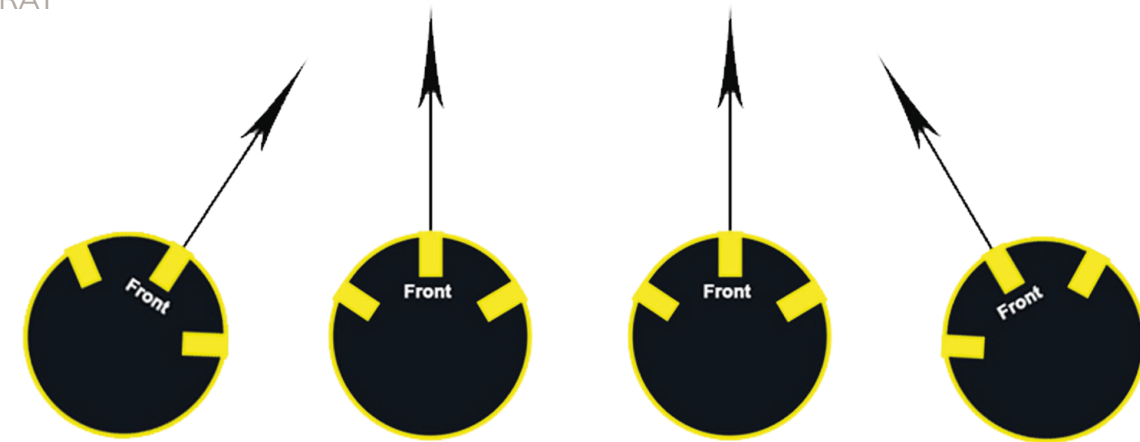

TWO ANTENNA ARRAY

FOUR ANTENNA ARRAY

SIX ANTENNA ARRAY

(PAY ATTENTION TO ALIGNMENT OF YELLOW MARKINGS WITH RESPECT TO ADJACENT ANTENNAS)

DIRECTIONAL ANTENNA ARRAY

GAIN: 12dBi
 ELEVATION B/W: 18 degrees
 AZIMUTH B/W: 110 degrees
 POLARIZATION: Vertical
 DIAMETER: 1X10"
 CONNECTOR: N Female