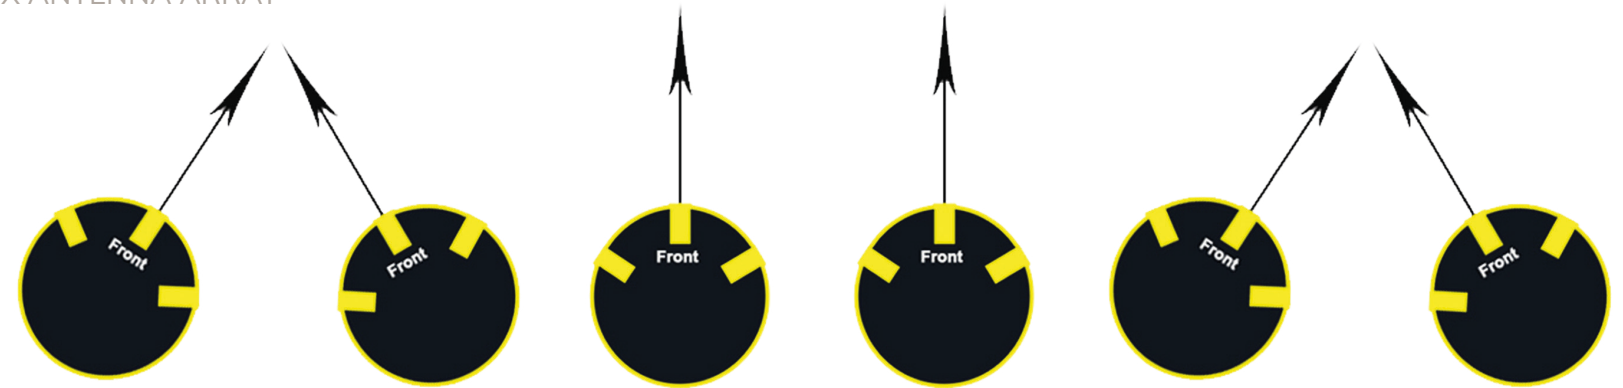

TWO ANTENNA ARRAY

FOUR ANTENNA ARRAY

SIX ANTENNA ARRAY

(PAY ATTENTION TO ALIGNMENT OF YELLOW MARKINGS WITH RESPECT TO ADJACENT ANTENNAS)

DIRECTIONAL ANTENNA ARRAY

GAIN: 12dBi
 ELEVATION B/W: 18 degrees
 AZIMUTH B/W: 110 degrees
 POLARIZATION: Vertical
 DIAMETER: 1X10"
 CONNECTOR: N Female